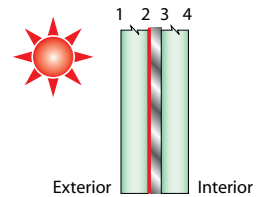

LAMINATED GLASS DATA

Product	Outboard - Inboard Substrate	Appearance	Transmission			Reflectance			U-Value		Relative Heat Gain	Shading Co-efficient	Solar Heat Gain Co-efficient	Light to Solar Gain (LSG)
			Visible Light %	Ultra-violet %	Solar Energy %	Visible Light Out %	Visible Light In %	Solar Energy Out %	Winter Night	Summer Day				
SuperNeutral Series			Coating #2 Surface						6 mm/.090 PVB/6 mm					
SN 68	Clear/Clear	Clear	67	0	29	11	11	33	0.94	0.85	104	0.46	0.40	1.68
	Green/Clear	Green	57	0	21	9	10	10	0.94	0.85	105	0.47	0.41	1.39
	TwilightGreen/Clear	Dark Green	50	0	18	8	10	7	0.94	0.85	101	0.45	0.39	1.29
	CrystalGray/Clear	Light Gray	48	0	21	8	9	16	0.94	0.85	100	0.44	0.38	1.26
	Gray/Clear	Gray	34	0	16	6	9	16	0.94	0.85	92	0.40	0.35	0.97
Solar Control														
Silver 20	Clear/Clear	Silver	19	0	13	32	21	28	0.94	0.85	80	0.34	0.29	0.65
	Green/Clear	Green	16	0	8	24	21	13	0.94	0.85	81	0.35	0.30	0.54

- Other combinations of float glass and coatings may be available. Please contact Guardian for assistance.
- When SunGuard coatings are laminated facing the PVB, there will be a noticeable color change when compared to standard insulated applications. Guardian recommends a full size mock-up be approved.

To learn more, call us at
1-866-GuardSG (482-7374) or visit us
online www.SunGuardGlass.com